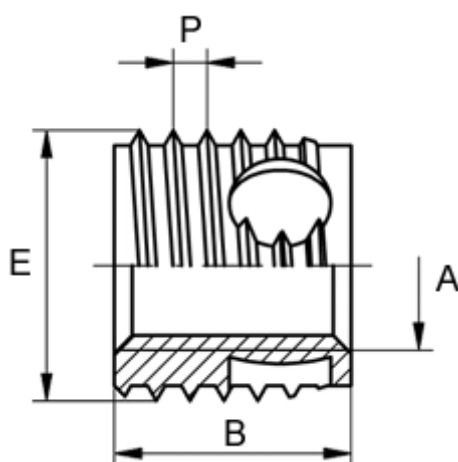

Article number: 12338000160800
Description: KLEE-coil 338 000 160.800
M16 Brass

Measures

Female thread A	= M16
Length B	= 24
Male thread E	= 20.0
Min hole depth blind hole	= 28
Thread pitch P	= 2.00
Type	= 338 000 160 ...